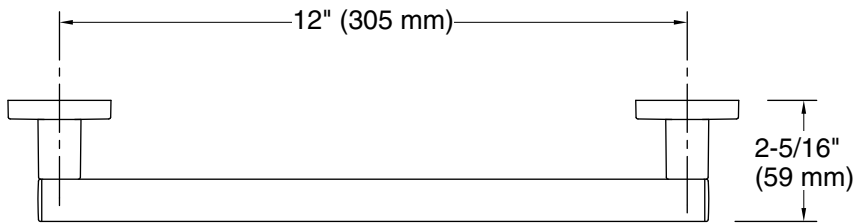

Technical Information

All product dimensions are nominal.

Installation Type: Wall-mount

Material: Zinc, Stainless Steel

Notes

Install this product according to the installation instructions.

WARNING: Risk of personal injury. The wall plates on the grab bar must be mounted to a brace between the wall studs. This will ensure that the weight of the user is adequately supported.

ADA compliant when installed to the specific requirements of these regulations.